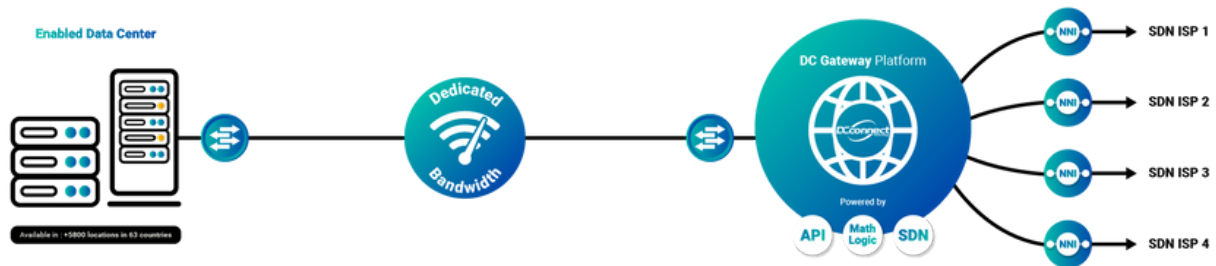

DConnect's IP backbone network enables you to guarantee the highest availability and lowest latency on the market today. We offer single connections for traditional connectivity, or fully-redundant connections for mission-critical applications, and provide different tiered bandwidth options (1-100 Mbps, 100-500 Mbps, 500-1000 Mbps). DConnect not only provides a reliable, scalable connection for your business services but also empowers you with the flexibility to choose the bandwidth that precisely aligns with your operational needs, ensuring a tailored and high-performance connectivity solution.

About DConnect

Welcome to DConnect Global, your premier network service provider dedicated to delivering unparalleled connectivity and driving digital transformation.

We offer premium internet services that empower businesses and enterprises through our innovative Network-as-a-Service (NaaS) wholesale and white-labeled product – a first-of-its-kind in the industry. With DC Gateway, we enable efficient interconnection of diverse Autonomous Networks using open APIs.

At DConnect Global, we specialize in delivering Internet Services, Global Connectivity, and Telco Automation, designed to streamline your operations and fuel your success in the digital realm.

-  **Cost-Effectiveness**
Achieve a high-performance network without breaking the bank, we allow you to allocate resources efficiently while maintaining a lean budget.
-  **Instant Provisioning**
We set up your DIA connection swiftly and effortlessly, minimizing downtime and maximizing your productivity.

Instant Dedicated Internet Access Topology

Instant DIA aims to provide on-demand dedicated internet access service for the customer using the DC Gateway ecosystem, powered by API, SDN, and Math Logic technology. This means that the specified amount of dedicated bandwidth for the customer from major regions and data centers is instantly assigned and guaranteed for their immediate use.