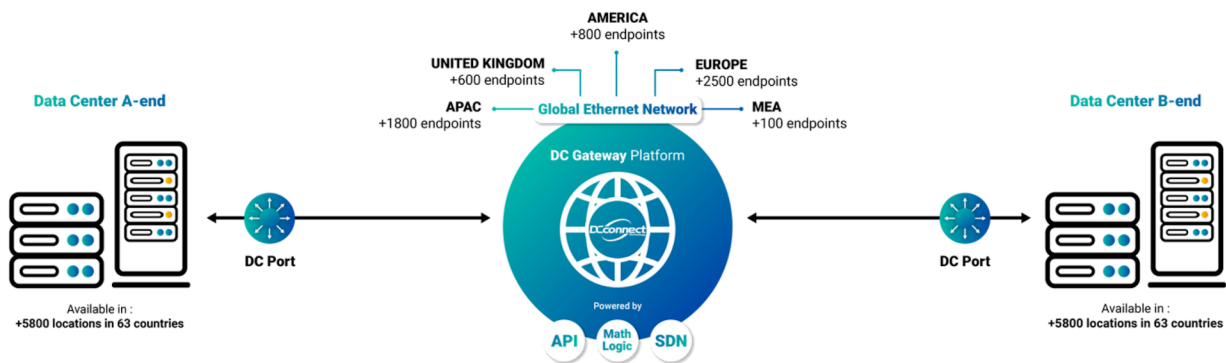

At DCConnect Global, we specialize in delivering Internet Services, Global Connectivity, and Telco Automation, designed to streamline your operations and fuel your success in the digital realm.

End-to-End Connectivity

Gain comprehensive global coverage, including last-mile connectivity.

Simplified Operations

We are designed to simplify your IT operations and reduce administrative overhead.

Data Center Interconnection Topology

Connect effortlessly between Data Center A and Data Center B using DC Gateway, a robust platform equipped with API, SDN, and math logic technology. DC Gateway ensures a well-connected, efficient, and technologically advanced interconnection between data centers, empowering your network with smooth integration and intelligent data handling.